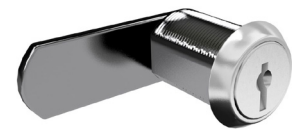

## Lock Upgrades

- Standard hasp lock
- Digital combination lock
- Contactless digital lock
- Contactless circular lock
- Four-Digit re-programmable lock
- Coin return lock
- Four-digit re-programmable lock
- Premium/secure hasp Wand cam lock

## CHARGING OPTIONS

Choose from three socket options or storage only

USB

USB Type C

3-pin

Cam Lock Fitted As Standard

## Card Holder Accessories

Available as a dynamic card holder which can accommodate a number plate or, as a stylish colour coded top badge which can be individually branded